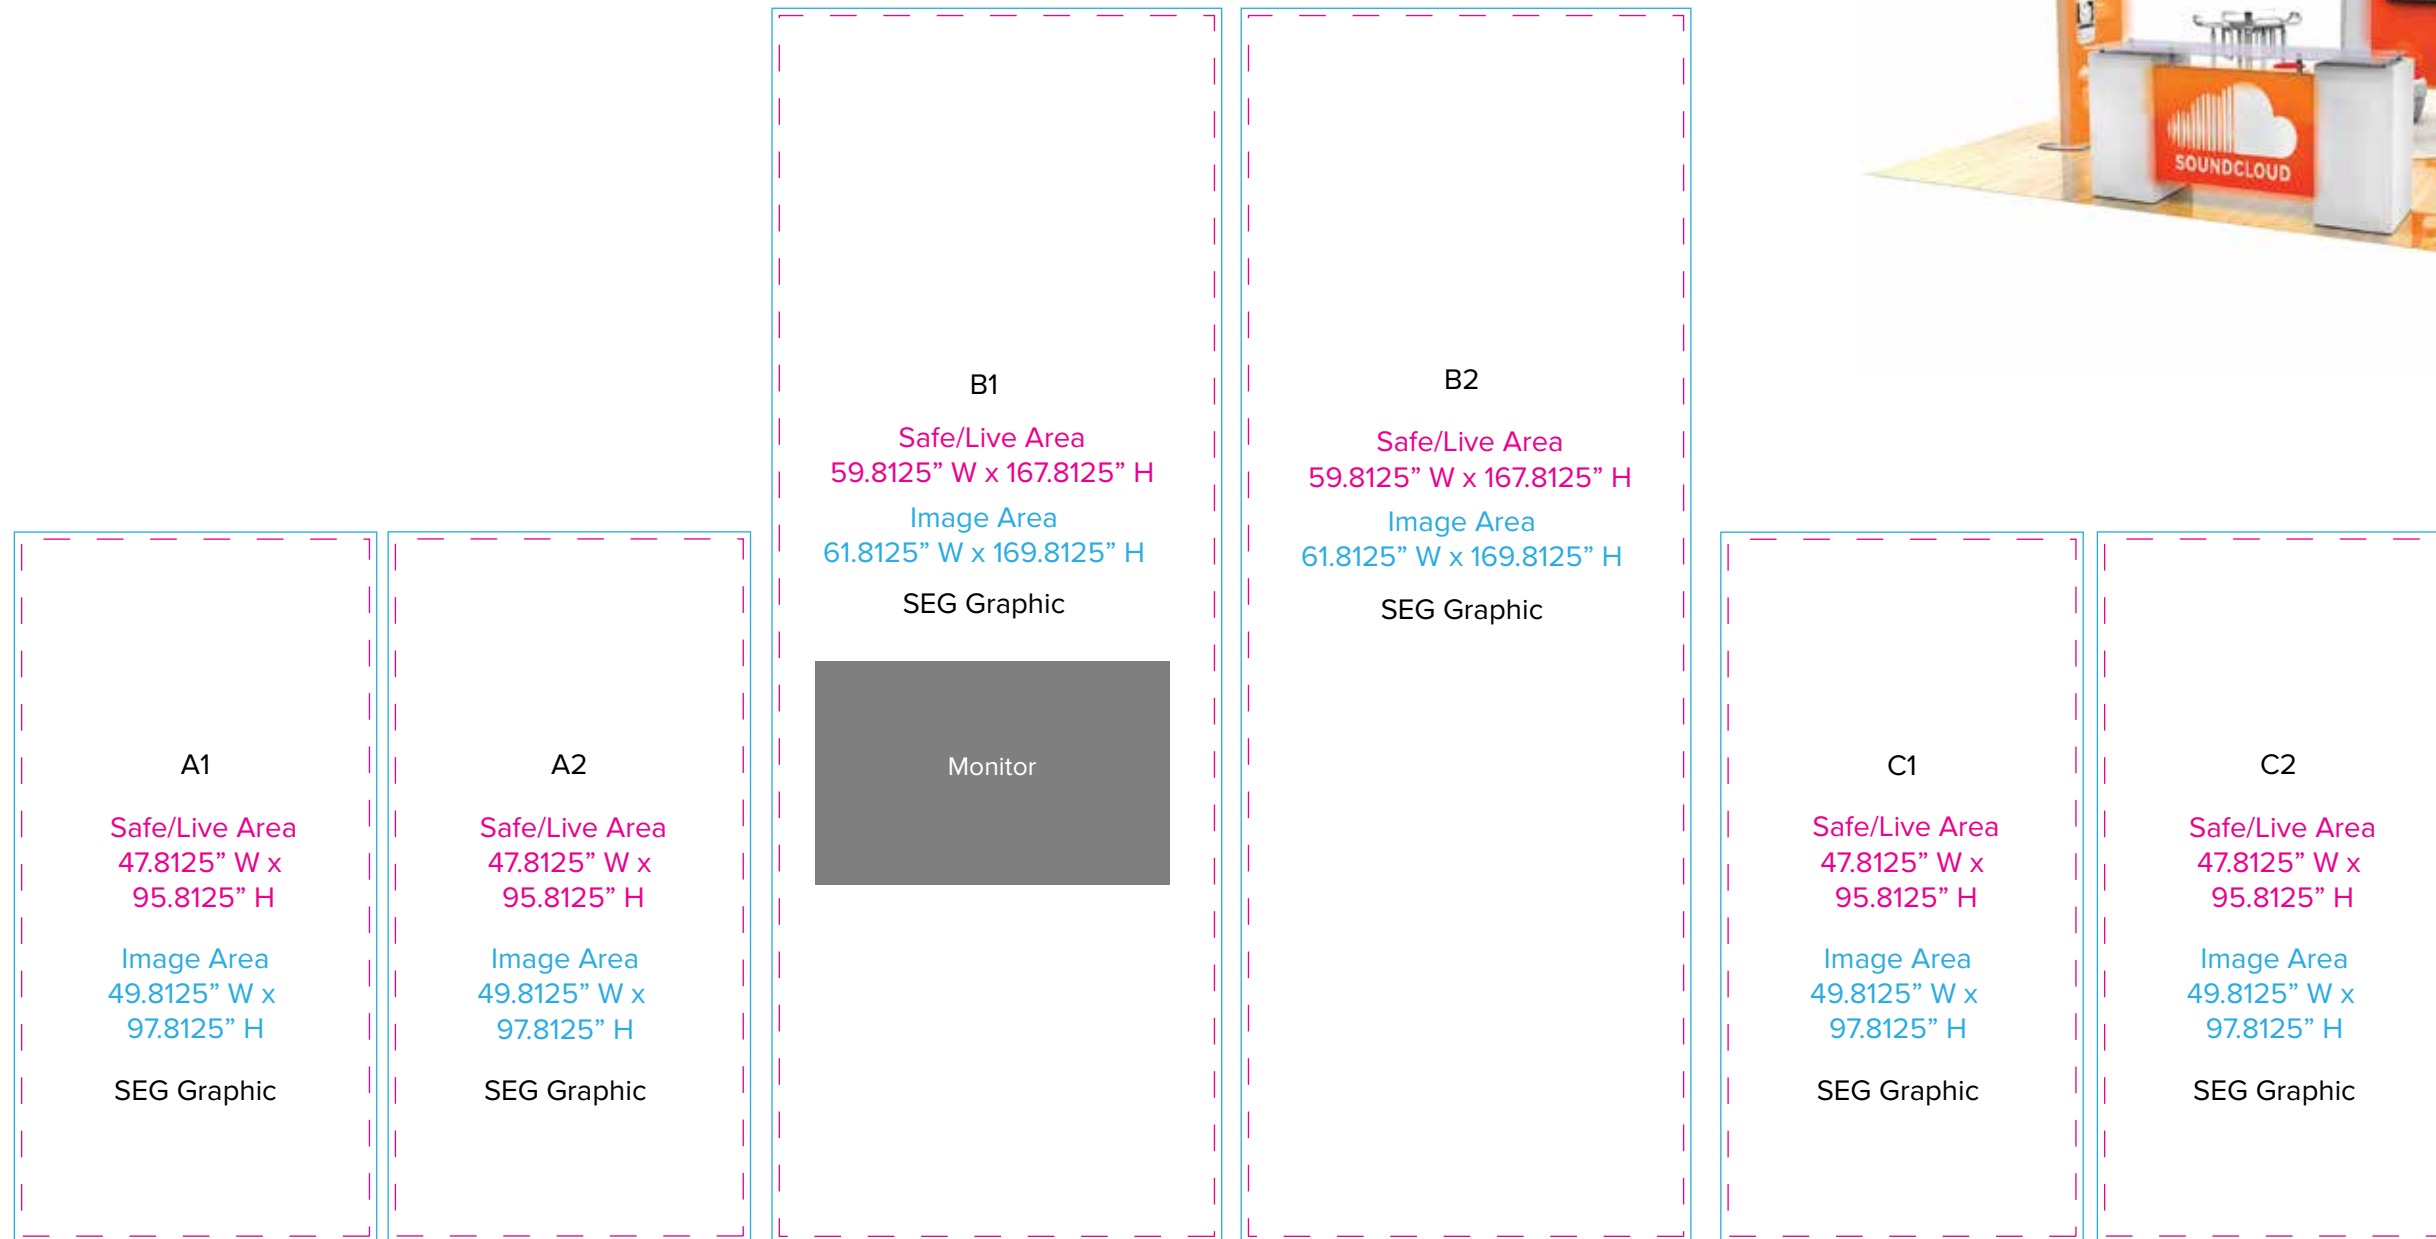

Graphics Template
20 x 20 Layout

Lightboxes are Double-sided

NOTE: All Raster Art (jpg, tiff, psd, png, etc.) must be at least 100 dpi at print size.

Graphics Template
Reception Counter

D

Safe/Live Area
45.843" W x 30.343" H

Image Area
47.843" W x 32.242" H

SEG Graphic

NOTE: All Raster Art (jpg, tiff,psd, png, etc.) must be at least 100 dpi at print size.